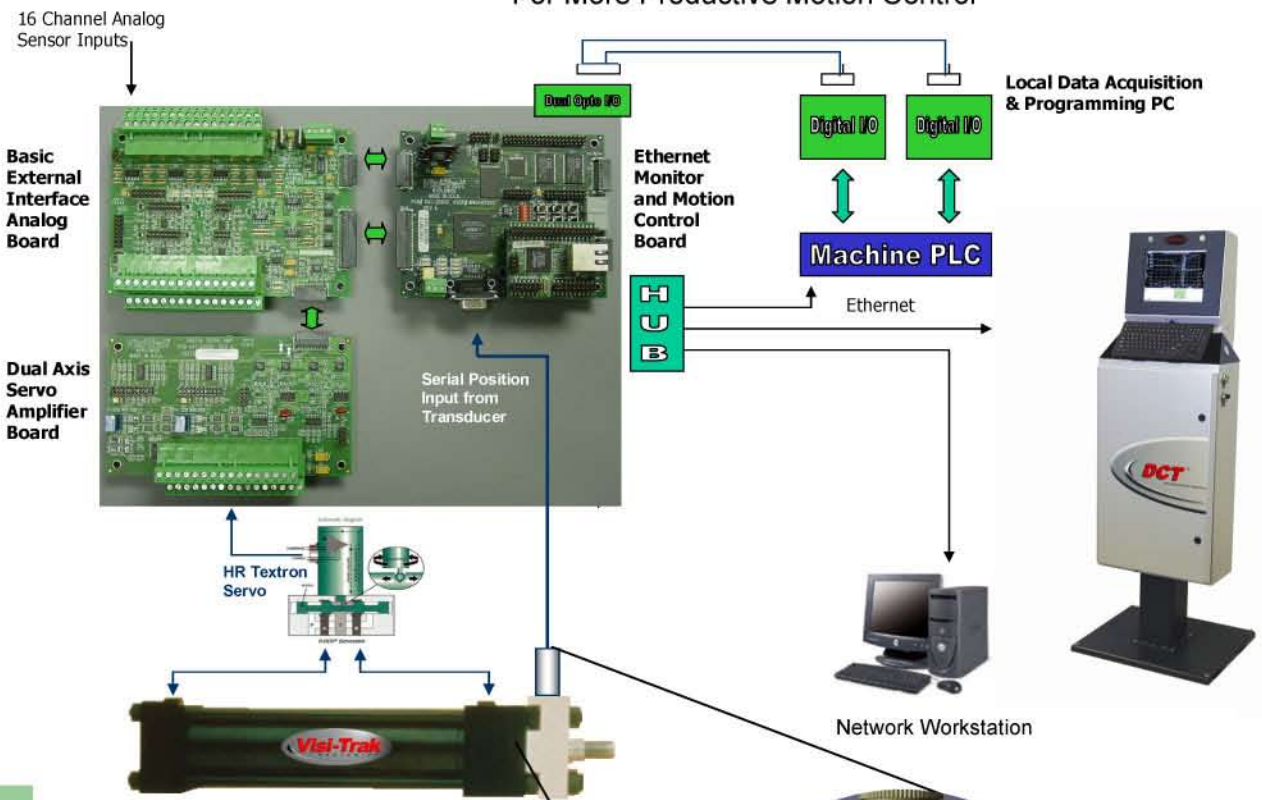

THE ALL NEW, HIGH RESOLUTION, LINEAR SENSORS

The Visi-Trak® System Solution

For More Productive Motion Control

*Reliable, Accurate and
High Speed
Linear Position & Velocity
Sensing System*